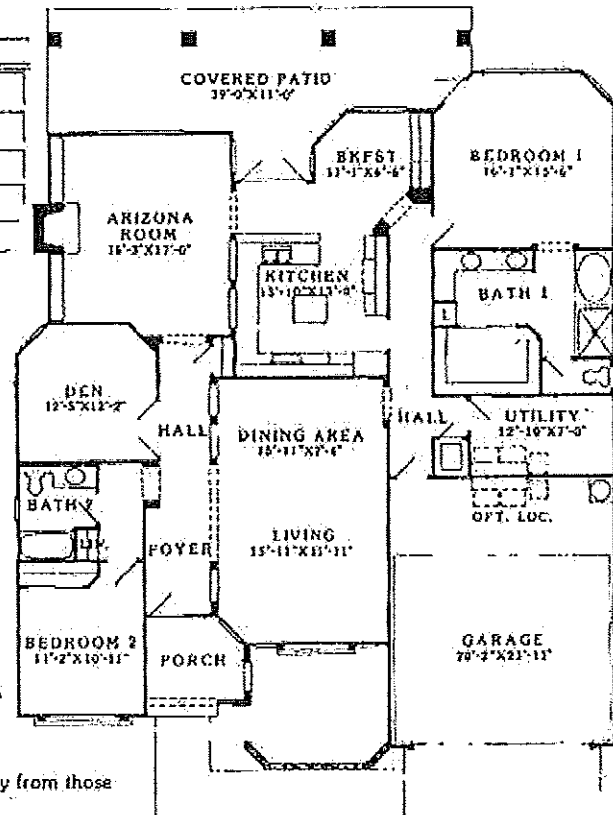

The BRECKENRIDGE HI-8711

2 Bedroom • 2 Bath
 Den/Optional Bedroom #3, Living Room, Dining Room, Arizona Room, Kitchen, Breakfast, Utility Room, Double Garage, Covered Patio

LIVABLE AREA
2328 SQ. FT.

Illustrations are artist's conceptions and not intended to show specific detailing. Room sizes may vary slightly from those shown on floorplans. Model representation and options subject to change without notice.