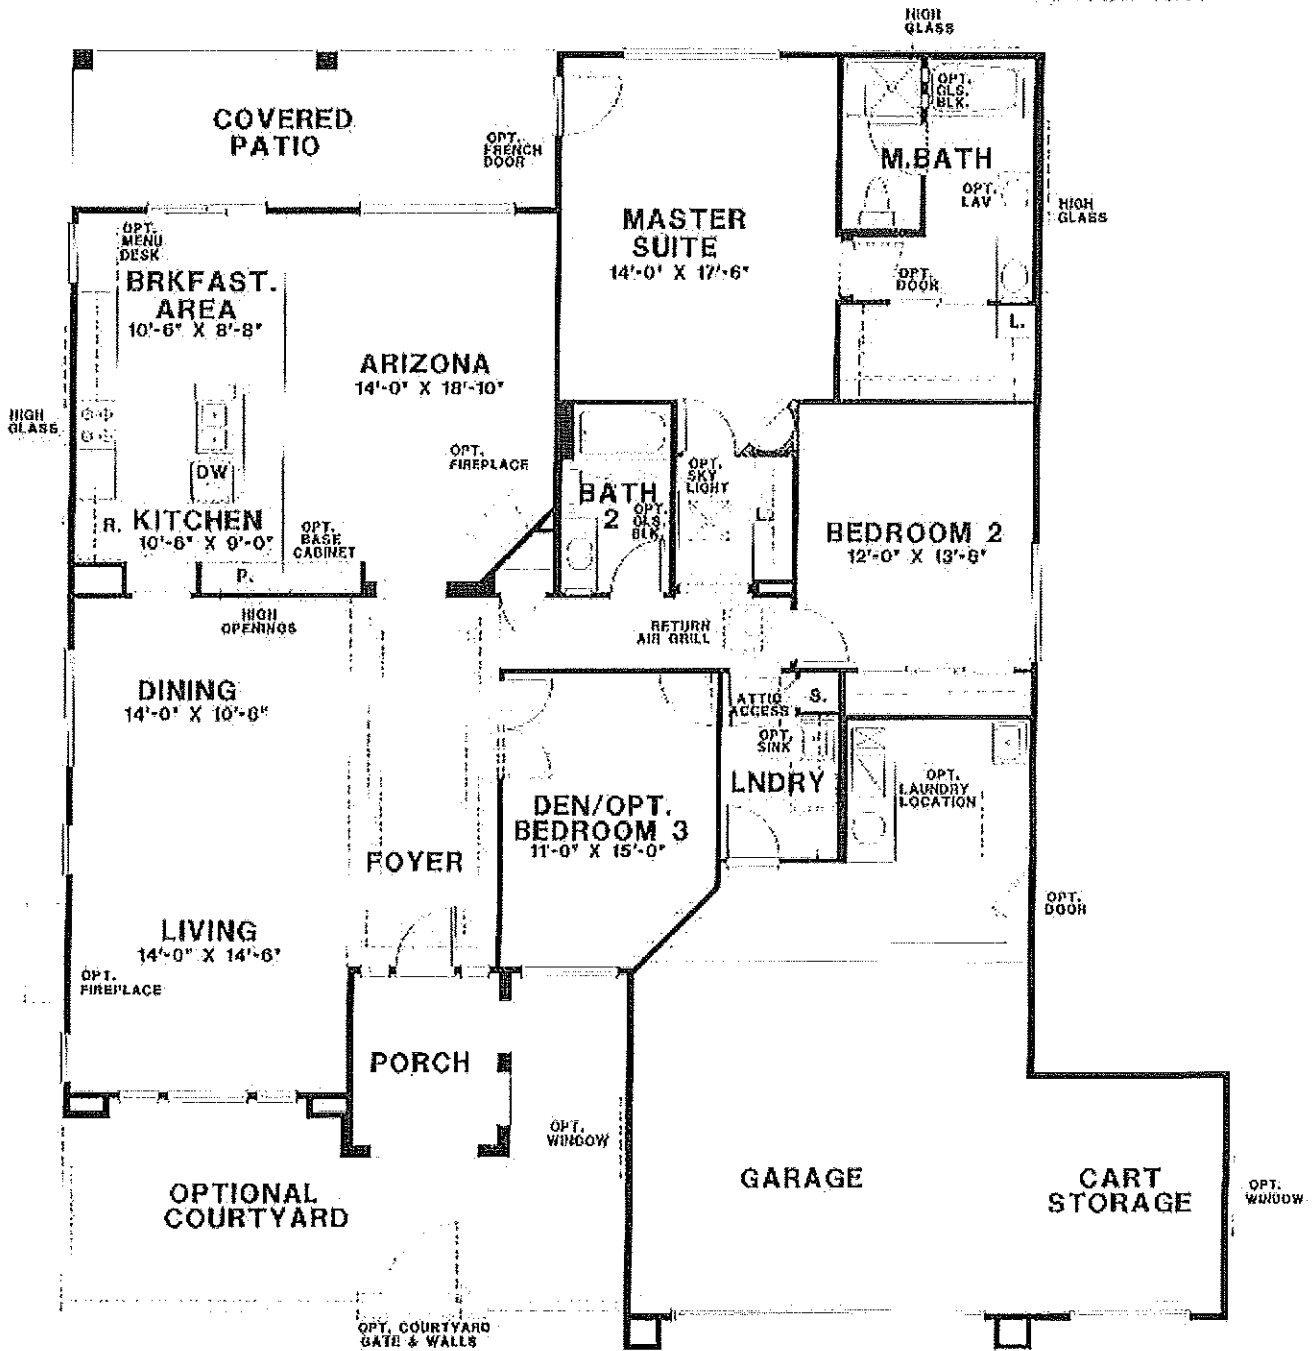

STANDARD

THE ESSEX P3309 CART GARAGE

Approximately 2,086 liveable square feet

ALL MEASUREMENTS SHOWN ARE APPROXIMATE AND NOT NECESSARILY TO SCALE. LOCATION, SIZE, AND CONSTRUCTION OF DECKS, WINDOWS, WALLS, FIREPLACES AND OTHER ITEMS DEPICTED MAY VARY DEPENDING ON ELEVATION PREFERENCE OR CHOICE OF OPTIONS AND ARE SUBJECT TO CHANGE WITHOUT NOTICE. ROOM SIZES MAY VARY SLIGHTLY DUE TO CONSTRUCTION TOLERANCES.