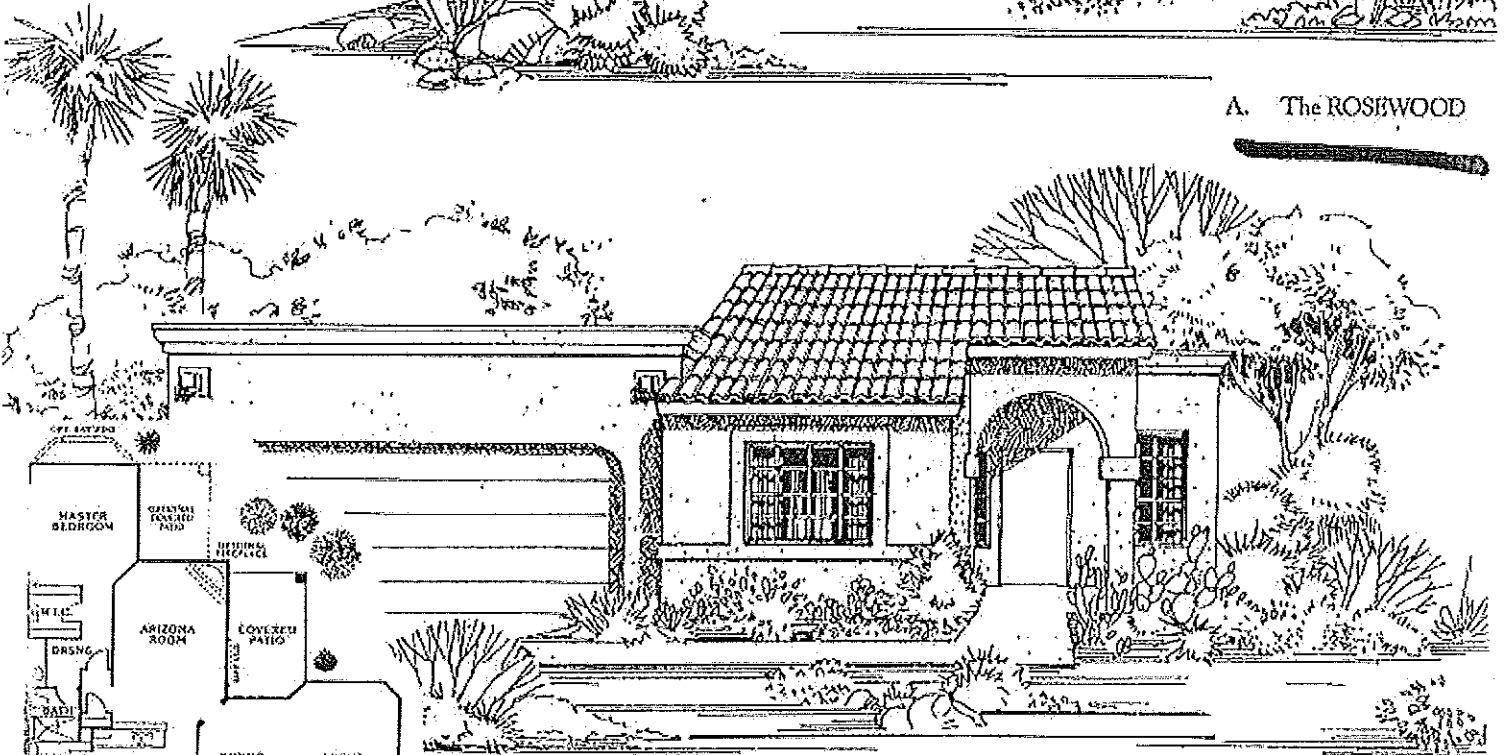

P8755 Patio Homes

A. The ROSEWOOD

B. The SERRANO

2 Bedroom + 2 Bath
 Living Room, Dining Area, Arizona Room, Kitchen, Breakfast,
 Utility Room, Double Garage, Covered Patio

Approximate Livable Area
 1541 Square Feet