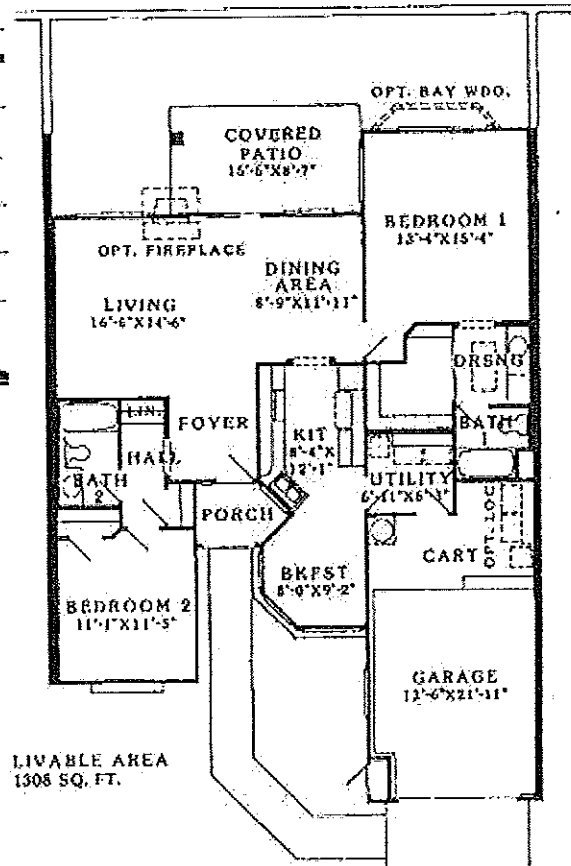

The SUNDANCE

G-8733

2 Bedroom • 2 Bath

Living Room, Dining Room, Kitchen/Breakfast, Utility Room, Single Garage, Covered Patio

LIVABLE AREA
1308 SQ. FT.

Del Webb's
SunCity Vistoso

Illustrations are artist's conceptions and not intended to show specific detailing. Room sizes may vary slightly from those shown on floorplans. Model representation and options subject to change without notice.