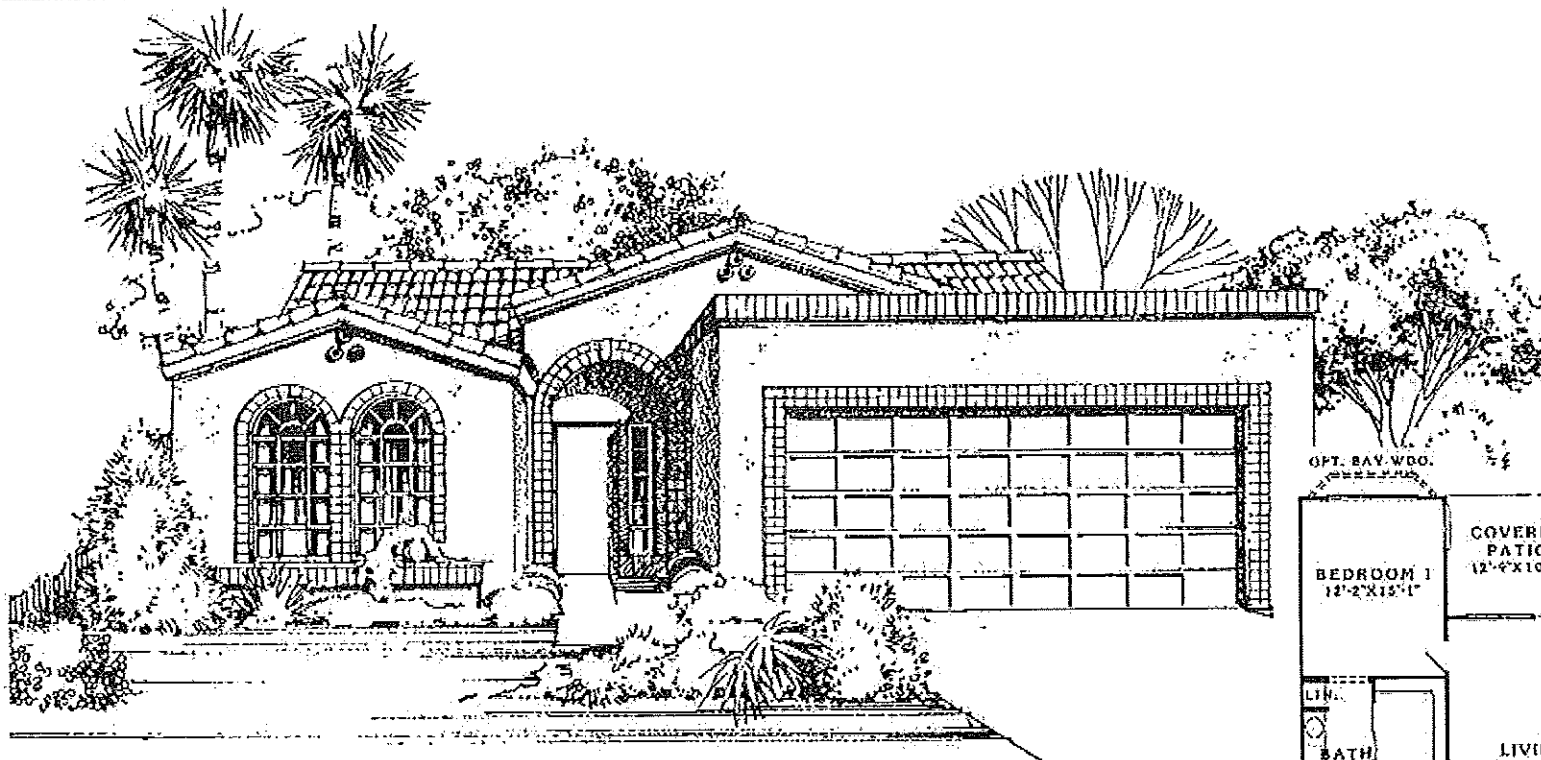

# Patio Homes

**The VALENCIA** P-8745  
 2 Bedroom • 2 Bath  
 Living Room, Dining Room, Kitchen/Breakfast,  
 Arizona Room, Utility Room, Double Garage,  
 Covered Patio

LIVABLE AREA  
 1753 SQ. FT.