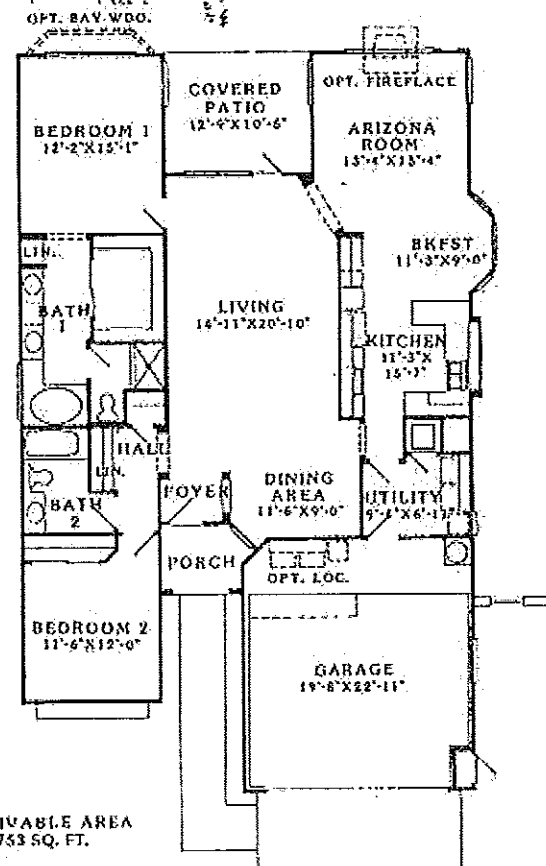

# Patio Homes

**The VALENCIA** P-8745  
 2 Bedroom • 2 Bath  
 Living Room, Dining Room, Kitchen/Breakfast,  
 Arizona Room, Utility Room, Double Garage,  
 Covered Patio

LIVABLE AREA  
 1753 SQ. FT.