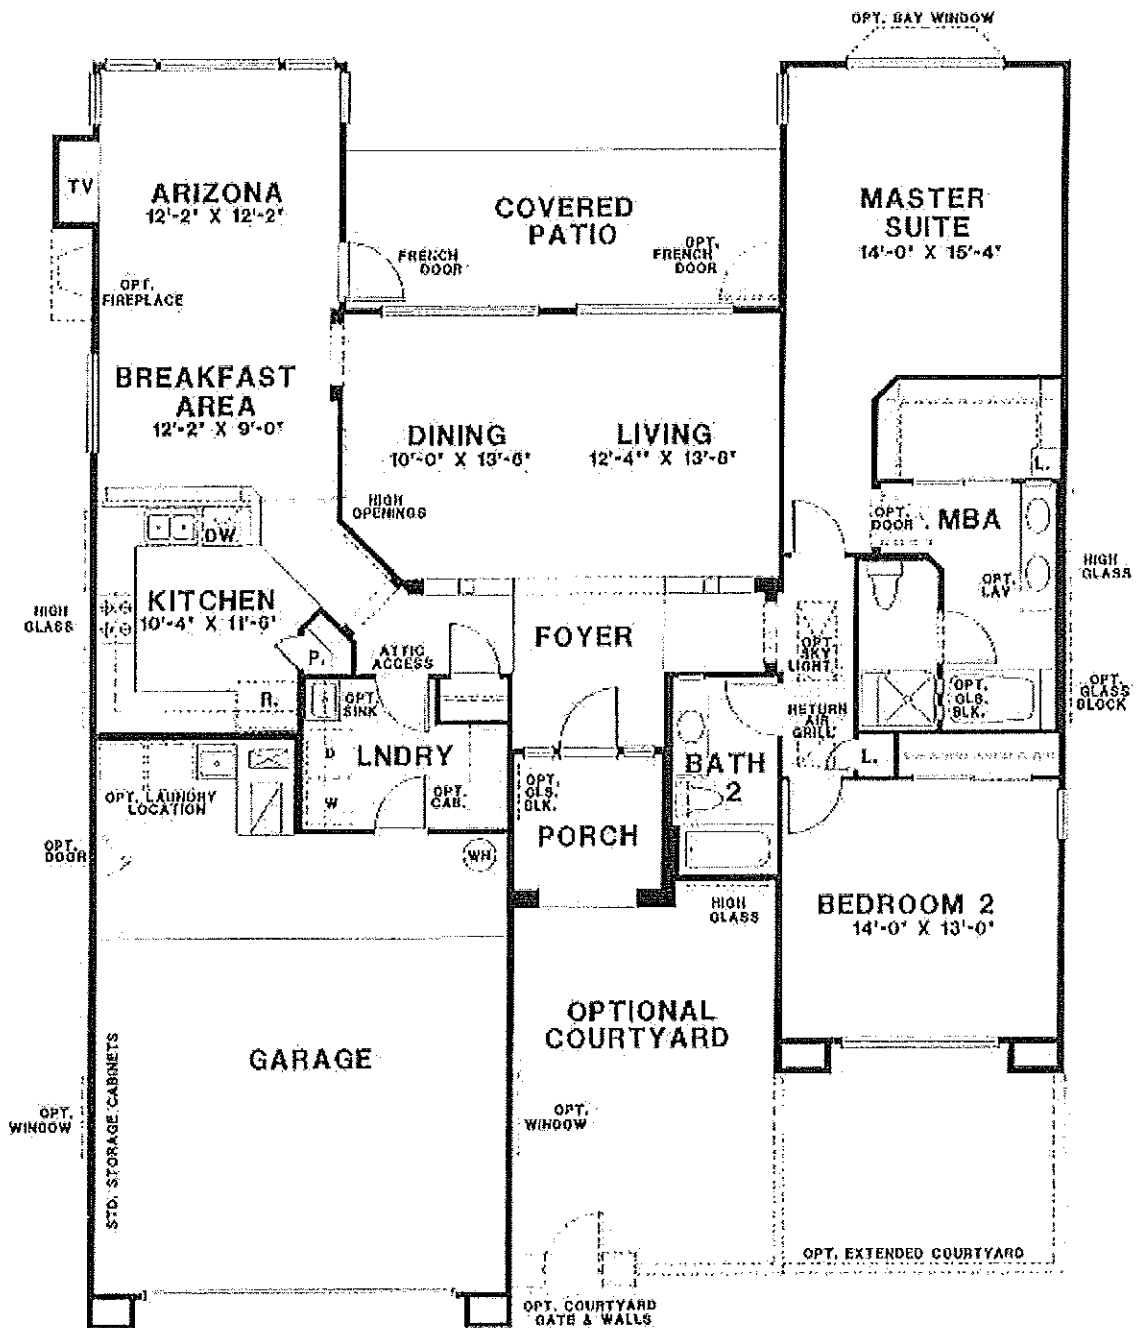

REVERSE

THE WINDSOR P3305

- 2 Bedrooms • 2 Bathrooms • Living Area • Dining Area • Foyer
- Arizona Room • Breakfast Area • Kitchen • 2 Car Garage • Covered Patio
- Approximately 1,792 liveable square feet

ALL MEASUREMENTS SHOWN ARE APPROXIMATE AND NOT NECESSARILY TO SCALE. LOCATION, SIZE, AND CONSTRUCTION OF DOORS, WINDOWS, WALLS, FIREPLACES AND OTHER ITEMS DEPICTED MAY VARY DEPENDING ON ELEVATION PREFERENCE OR CHOICE OF OPTIONS AND ARE SUBJECT TO CHANGE WITHOUT NOTICE. ROOM SIZES MAY VARY SLIGHTLY DUE TO CONSTRUCTION TOLERANCES.

THIS DRAWING SUPERCEDES ALL DOCUMENTS DRAWN OR DATED PRIOR TO 10 / 06 / 94.